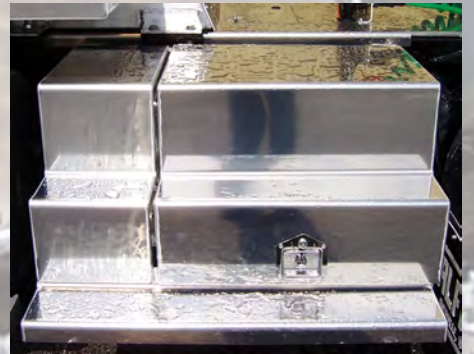

ALFAB

Truck Accessories

Smithville, WV

Phone: 866-477-3356
Fax: 304-477-3040

www.alfab.com
info@alfab.com

Setting Industry Standards For Over 40 Years